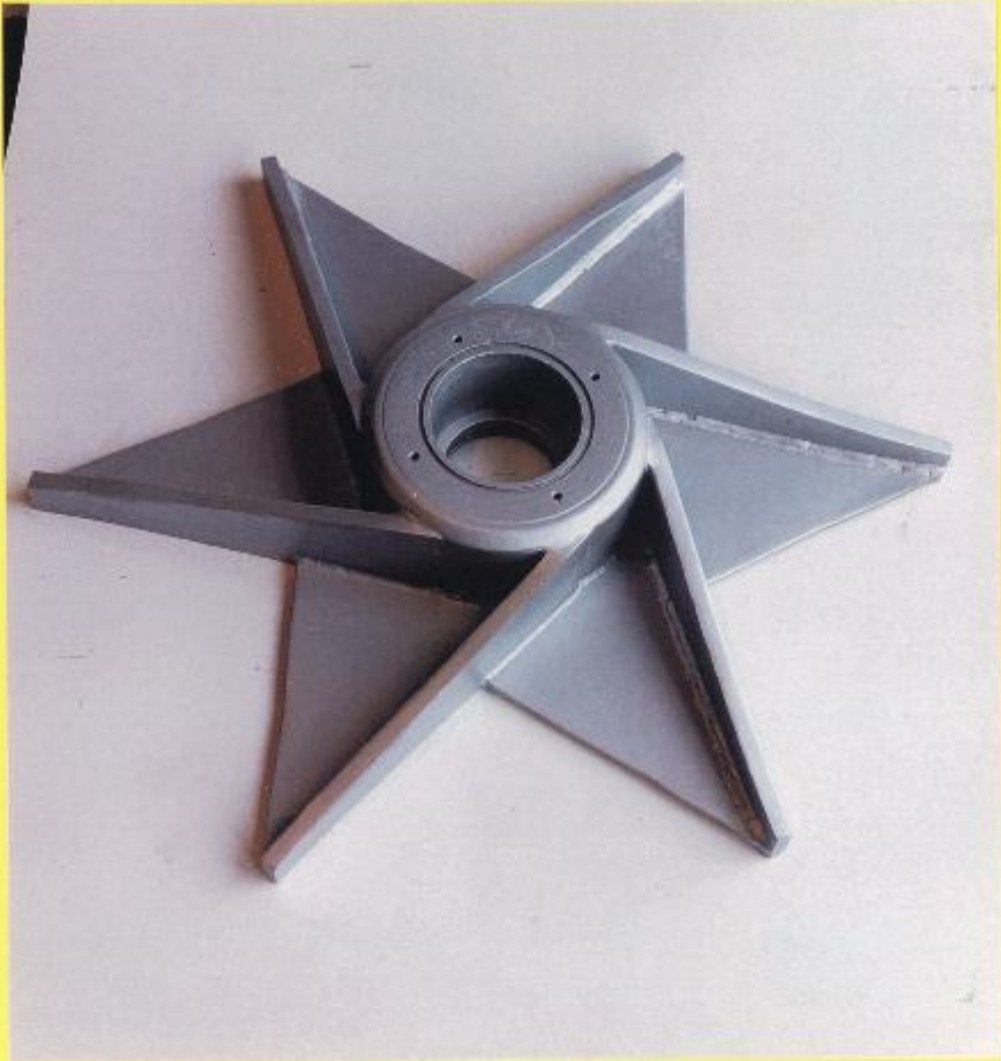

ESCHER WYSS F2T FIBERIZER ROTOR

NEW OR REFURBISHED