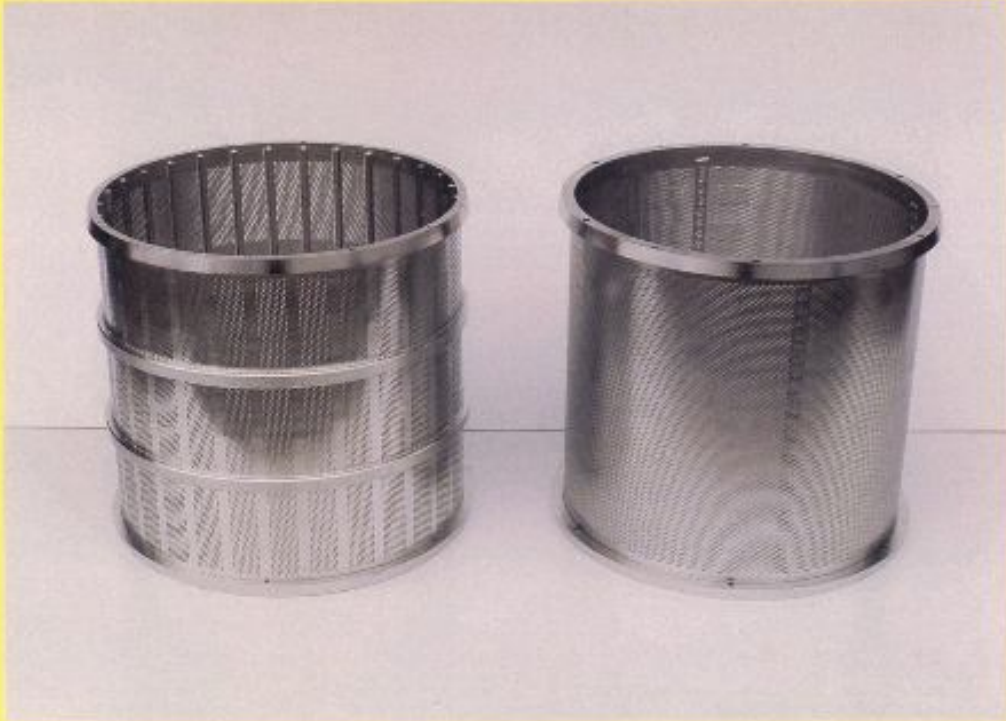

Compactor Screws

A Range of Black Clawson Pulper Plates and Rotors

A Range of Escher Wyss Pulper Plates and Rotors

Deflaker & Refiner Discs

The above list is a sample only of what we have supplied into the industry. We are also able to offer a professional engineering service to the industry whereby we visit site and measure any existing components to enable a competitive quotation to be submitted thus giving the plant an alternative to their current supply base.

ALL SIZES, NEW OR REFURBISHED

BLACK CLAWSON PULPER ROTOR

REFURBISHED

***BLACK CLAWSON PULPER PLATES
ALL SIZES, NEW OR REFURBISHED***

***VOITH AP PULPER SCREENPLATES
ALL SIZES, NEW OR REFURBISHED***

*VOITH COMBI-SORTER SEPARATOR
BASKETS, SCREENPLATE & ROTORS*