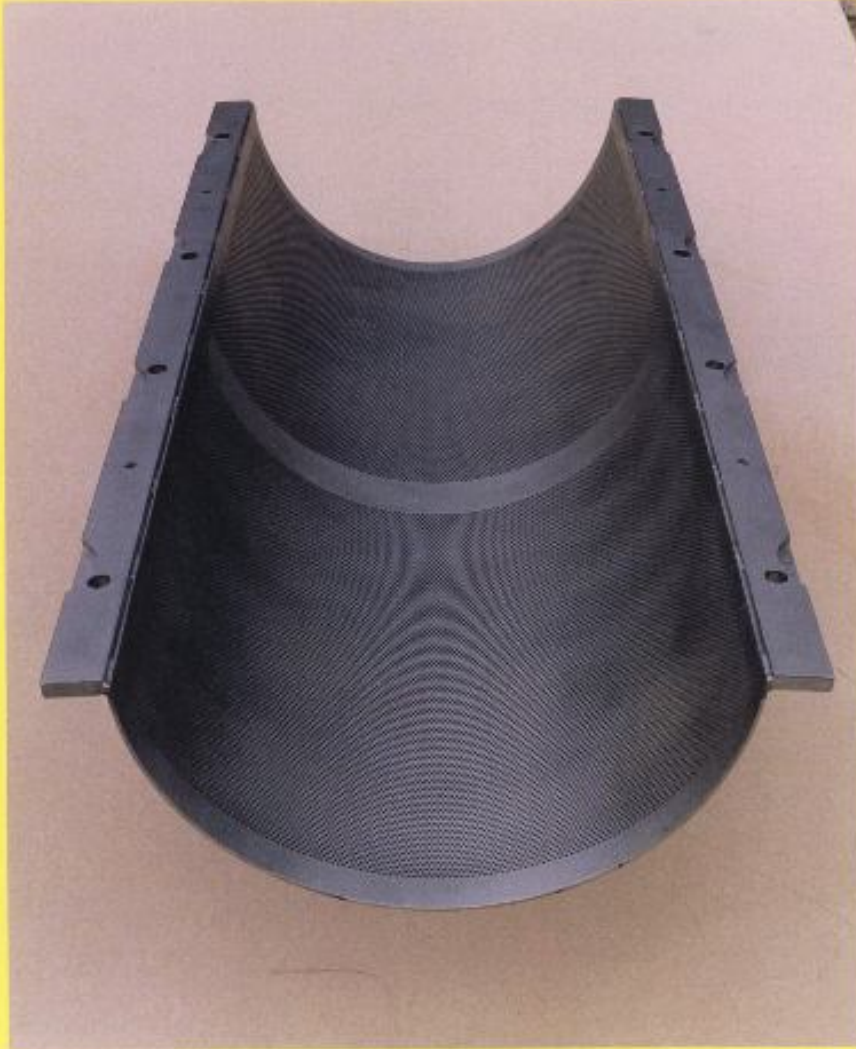

ESCHER WYSS F2T FIBERIZER ROTOR

NEW OR REFURBISHED

ESCHER WYSS FIBERIZER SCREENPLATES

F4E-B & F2T-S

***VOITH TURBO SEPARATOR SCREENPLATE
STAINLESS FRAMES FOR ALL SIZES***

VOITH TURBO SEPARATOR SCREENPLATES

ALL SIZES, NEW OR REFURBISHED

BLACK CLAWSON PULPER ROTOR

REFURBISHED

***BLACK CLAWSON PULPER PLATES
ALL SIZES, NEW OR REFURBISHED***

***VOITH AP PULPER SCREENPLATES
ALL SIZES, NEW OR REFURBISHED***

*VOITH COMBI-SORTER SEPARATOR
BASKETS, SCREENPLATE & ROTORS*

*ESCHER WYSS REJECT SORTER
SCREENPLATES AND ROTOR WEAR TIPS*

VOITH 1E & 2E DEFLAKER DISCS

ALL SIZES 230 TO 575

HETT SEPARATORS

NEW BASKETS & REFURBISHED ROTORS

***VARIOUS REFINER DISCS
(PILAO 20" SHOWN)***