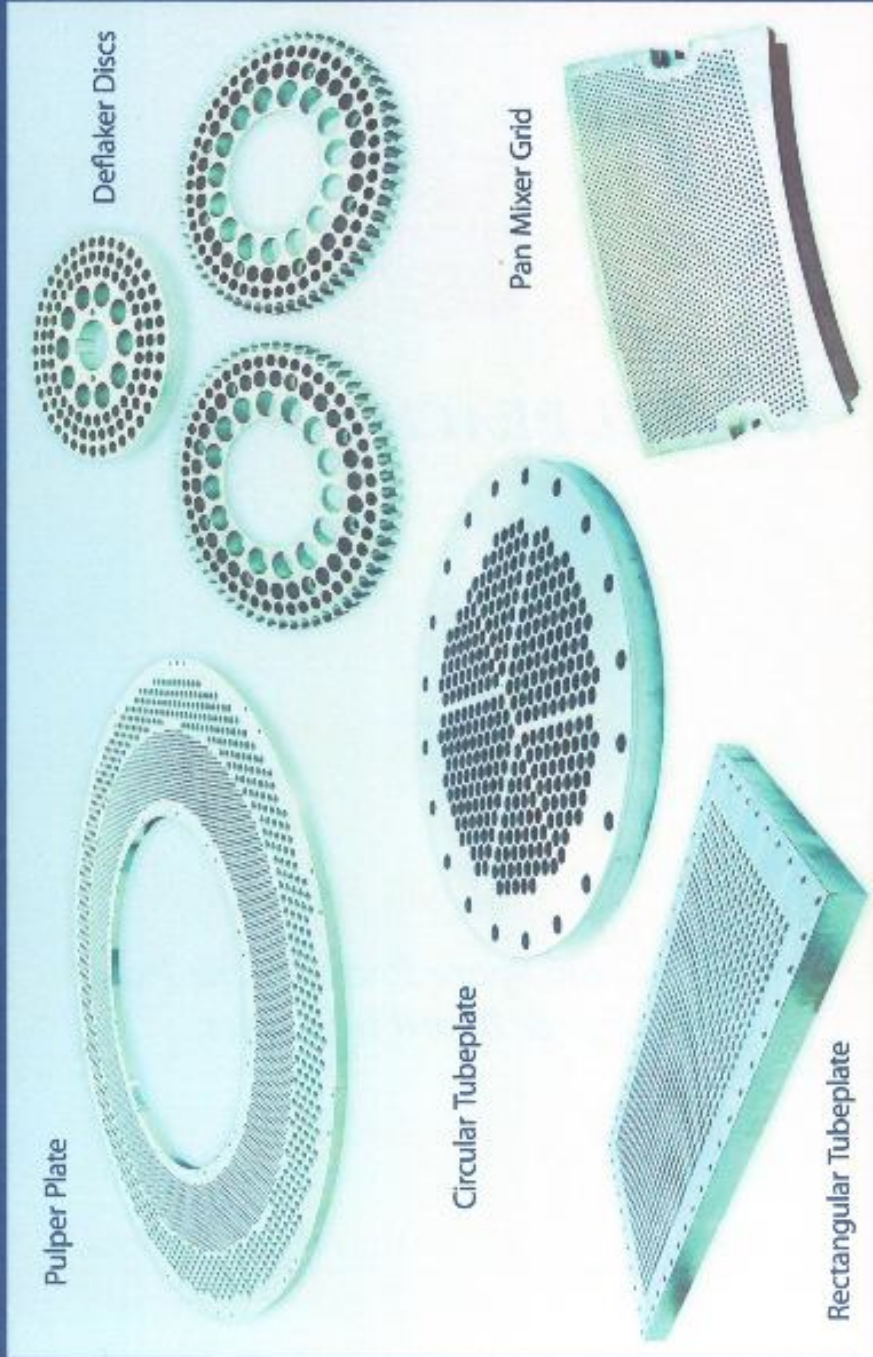

NC/CNC Drilling Services