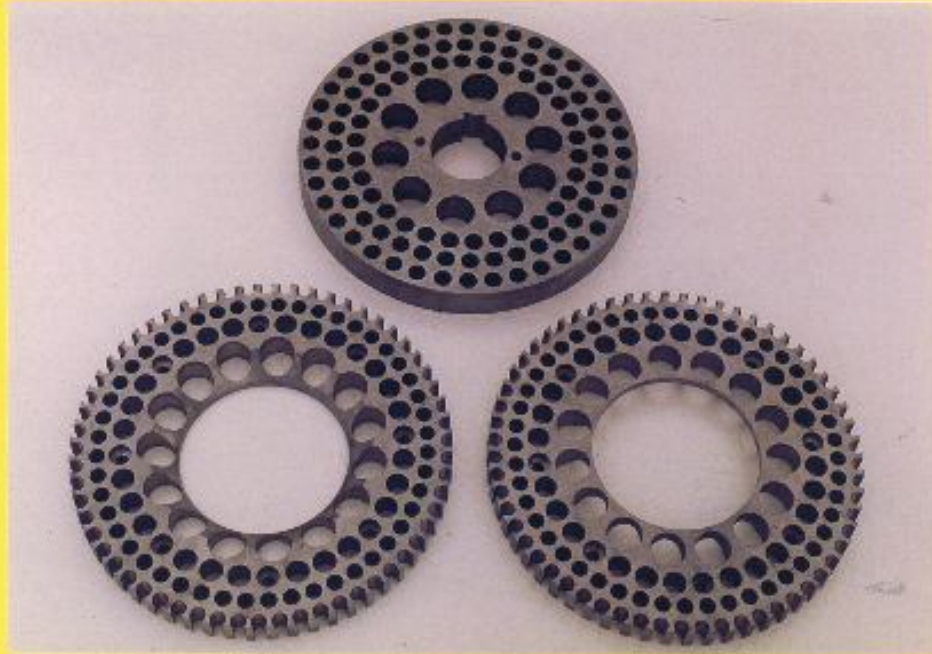

*ESCHER WYSS REJECT SORTER
SCREENPLATES AND ROTOR WEAR TIPS*

VOITH 1E & 2E DEFLAKER DISCS

ALL SIZES 230 TO 575