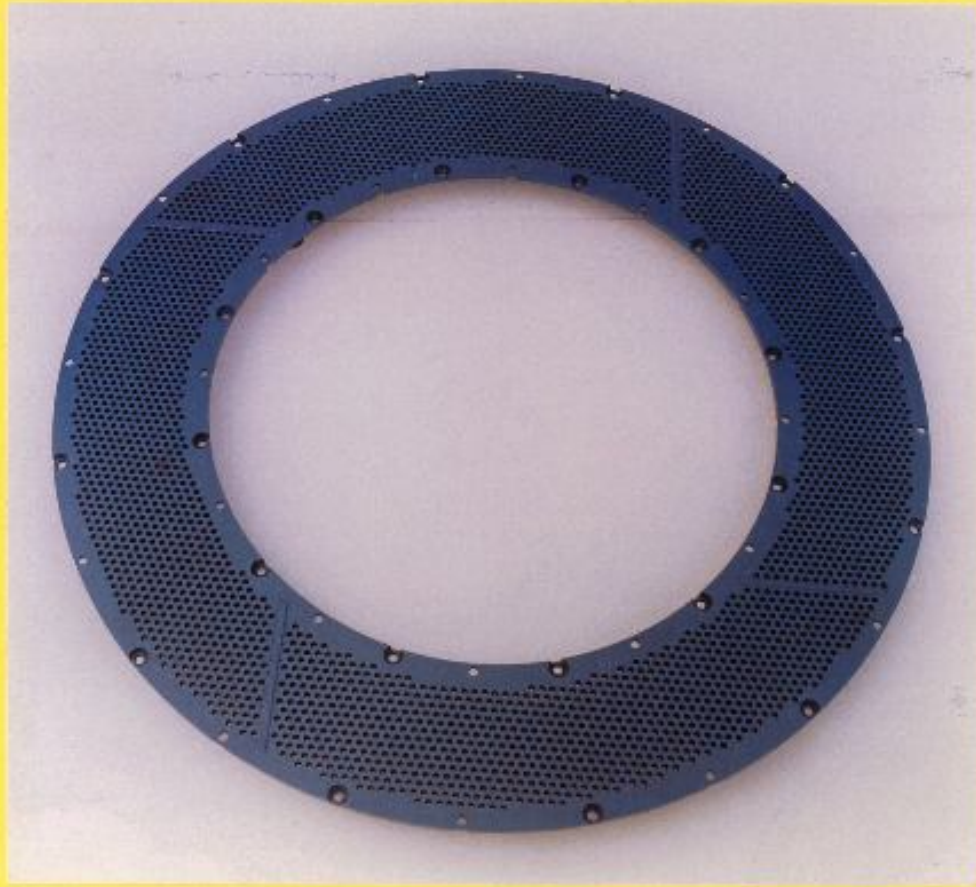

***BLACK CLAWSON PULPER PLATES
ALL SIZES, NEW OR REFURBISHED***